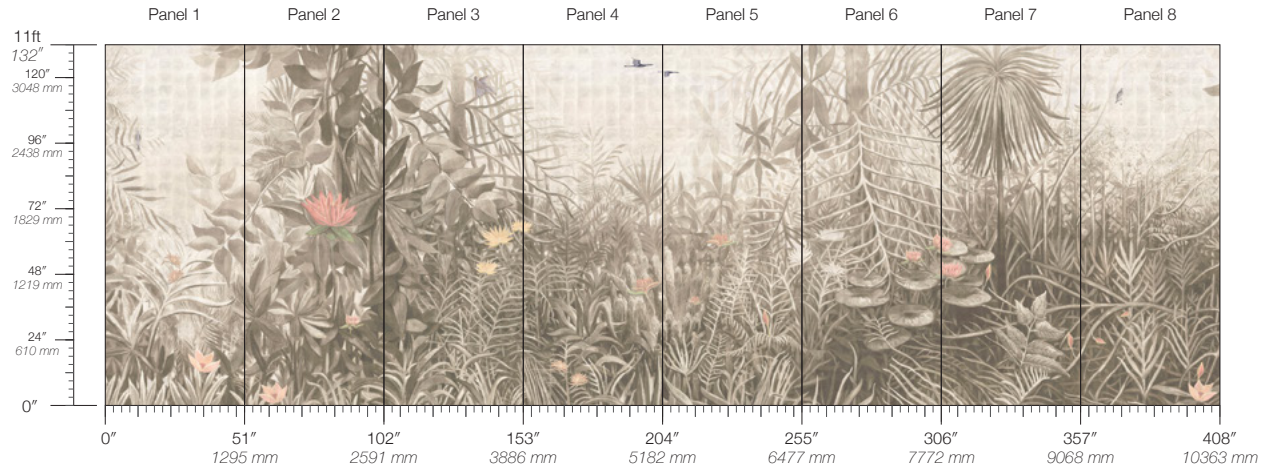

Wanderlust Unearth

Suitable for residential and commercial projects

COLOR
Unearth

STOCK
Made to order

REPEAT
Non-repeating

CONTACT
sales@calicowallpaper.com
+1 718 243 1705
57 Lispenard Street
New York, NY 10013 USA

ITEM
4514

MINIMUM
1 panel

LEAD TIME
4 weeks to print

CONTENT
Type II Vinyl

MAINTENANCE
Water-based cleanser

ORIGIN
USA

DISCLAIMER
Panel maps represent mural artwork only. Reference the physical sample for color and texture.

PANEL WIDTH
51" / 1295 mm trimmed

FLAMMABILITY
ASTM E84 Adhered Class A

DETAILS
Custom options available

PANEL HEIGHT
132" / 3353 mm standard

ENVIRONMENTAL
Recycled Content, Phthalate Free
Low VOC, HPD Available

PRICE
Available upon request